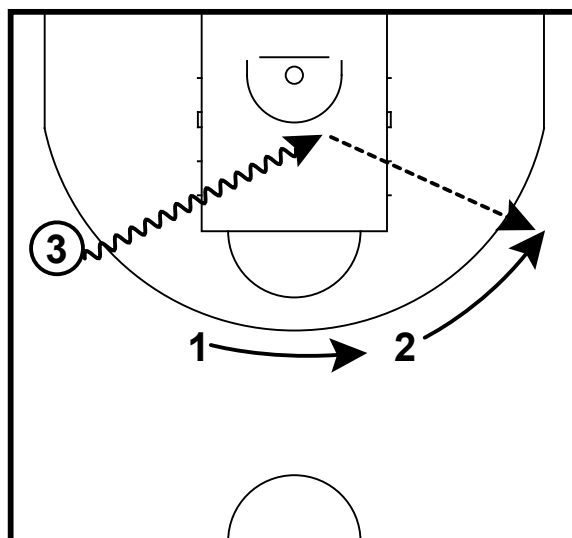

3vs0 F-G-G (relation with weak side guard)
Inside drive

=> weak side forward O2 cirkelt over de 3pt lijn naar de baseline
=> sideline hand pass O3

3vs0 F-low post-F
Baseline drive

3vs0 F-low post-F
Baseline drive