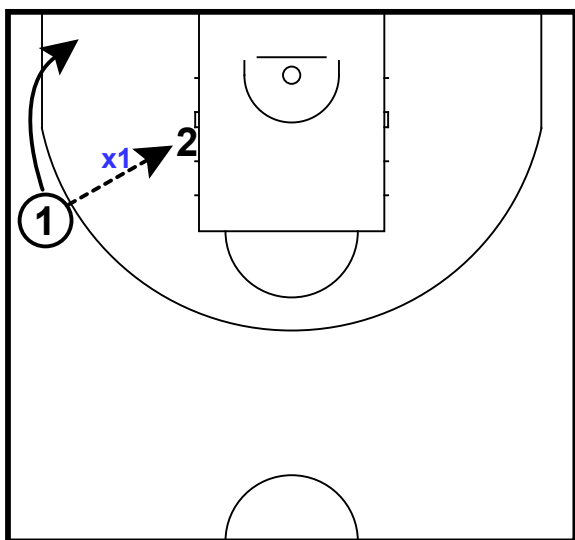

Aanvallend reageren op actie met bal i.f.v. medespelers (tot 3vs0)

Clinic leper 23-12-2019 Philip Mestdagh

2vs0 actie na inside passing
X1 met rug naar baseline bij coverdown

=> corner attack

2vs0 actie na inside passing
X1 met rug naar de high-side bij coverdown