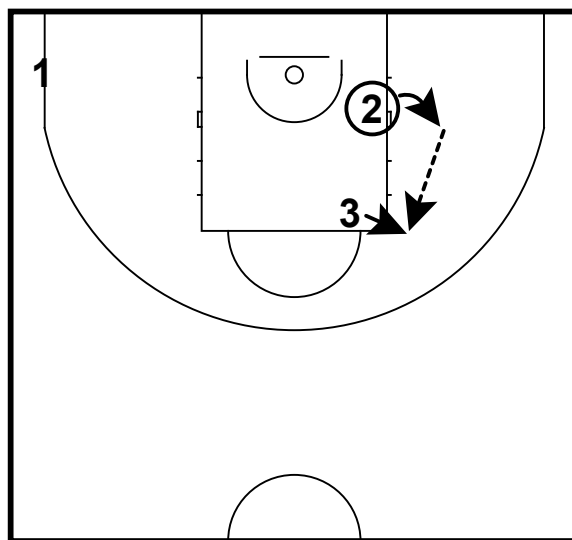

3vs0 F-G-G (relation with weak side guard)
Inside drive

=> weak side forward O2 cirkelt over de 3pt lijn naar de baseline
=> sideline hand pass O3

3vs0 F-low post-F
Baseline drive

3vs0 F-low post-F
Baseline drive