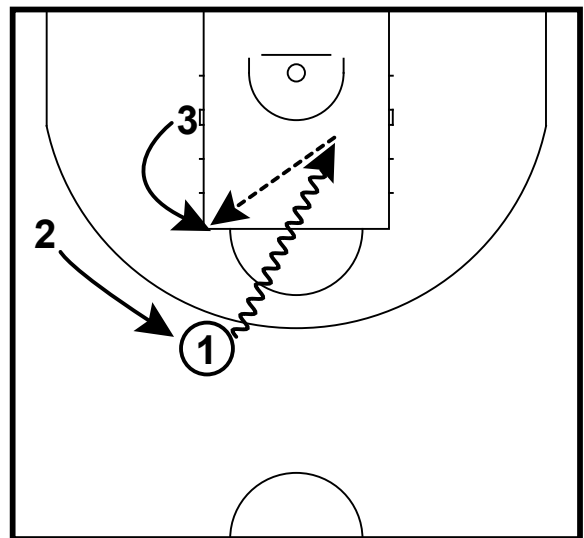

=> low post naar elbow
=> outside reverse O3 + outside hand pass

Aanvallend reageren op actie met bal i.f.v. medespelers (tot 3vs0)

Clinic Ieper 23-12-2019 Philip Mestdagh

3vs0 F-low post-F
Inside drive

3vs0 F-low post-F
Inside drive

=> low post naar short corner
=> outside reverse O2 + outside hand pass

3vs0 G-low post-F (relation G-low post)
Sideline drive

=> baselinecurl circle O3
=> dish-off O1

3vs0 G-low post-F (relation G-low post)
Inside drive