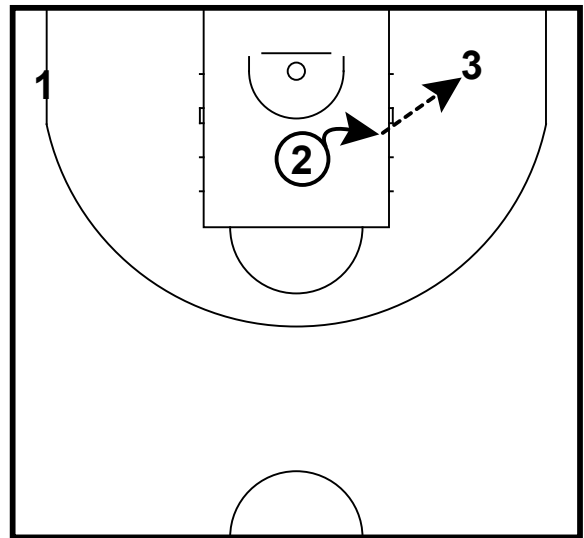

=> low post naar elbow
=> outside reverse O3 + outside hand pass

Aanvallend reageren op actie met bal i.f.v. medespelers (tot 3vs0)

Clinic Ieper 23-12-2019 Philip Mestdagh

3vs0 F-low post-F
Inside drive

3vs0 F-low post-F
Inside drive

=> low post naar short corner
=> outside reverse O2 + outside hand pass

3vs0 G-low post-F (relation G-low post)
Sideline drive

=> baselinecurl circle O3
=> dish-off O1

3vs0 G-low post-F (relation G-low post)
Inside drive