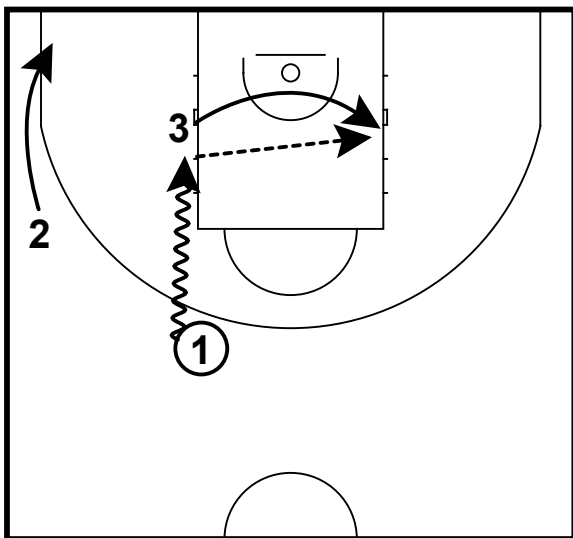

=> low post naar elbow
=> outside reverse O3 + outside hand pass

Aanvallend reageren op actie met bal i.f.v. medespelers (tot 3vs0)

Clinic Ieper 23-12-2019 Philip Mestdagh

3vs0 F-low post-F
Inside drive

3vs0 F-low post-F
Inside drive

=> low post naar short corner
=> outside reverse O2 + outside hand pass

3vs0 G-low post-F (relation G-low post)
Sideline drive

=> baselinecurl circle O3
=> dish-off O1

3vs0 G-low post-F (relation G-low post)
Inside drive