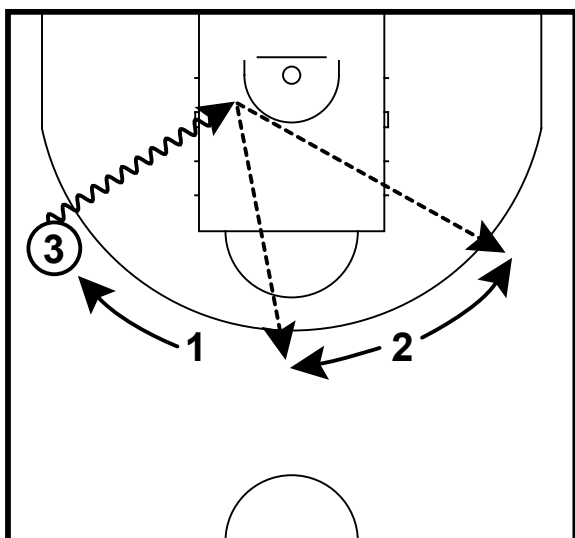

Aanvallend reageren op actie met bal i.f.v. medespelers (tot 3vs0)

Clinic Ieper 23-12-2019 Philip Mestdagh

3vs0 F-G-G (relation with weak side guard)
Baseline drive

Reactie O2:
- defense hoog => rug aanvallen
- defense laag => hoog tonen