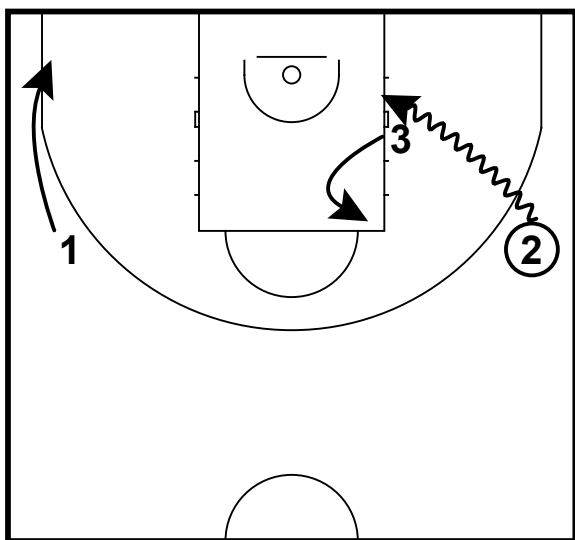

3vs0 F-G-G (relation with weak side guard)
Inside drive

=> weak side forward O2 cirkelt over de 3pt lijn naar de baseline
=> sideline hand pass O3

3vs0 F-low post-F
Baseline drive

3vs0 F-low post-F
Baseline drive