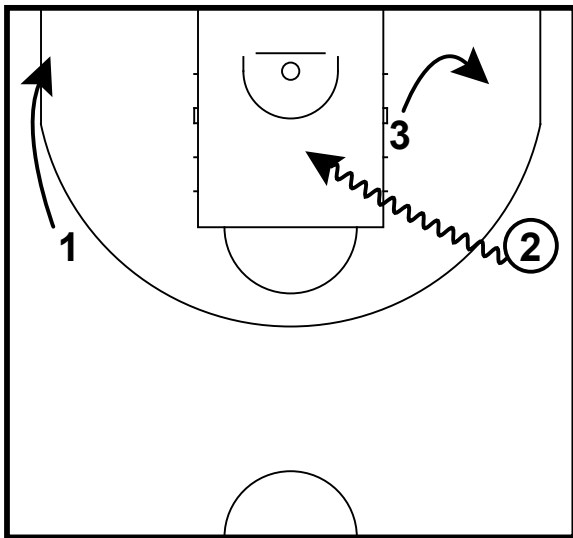

Aanvallend reageren op actie met bal i.f.v. medespelers (tot 3vs0)

Clinic Ieper 23-12-2019 Philip Mestdagh

3vs0 F-low post-F
Inside drive